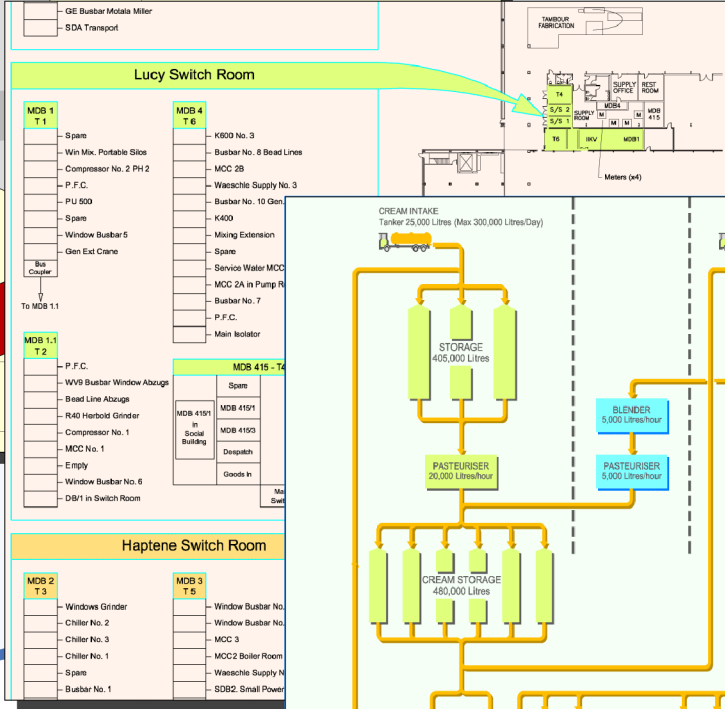

It's a fair bet

That whatever

- Illustration
- Sketch
- Schematic
- Flow Diagram
- P & ID
- Technical Drawing
- Exploded View

**ITEM**

**LARGE HOOK DOUBLE ACTION**

**APPROVED SUPPLIER**

ALUDESIGN S.R.L.  
24034 CISANO B.SCO  
ITALY  
VIA TORCHIO

or

- Chart

**You're after**

In whatever

- Size
- Format
- Colour
- Finish
- Style

You can think of;

**We've done it!**

Computer Aided Design + Wide Format Printing + Experience!