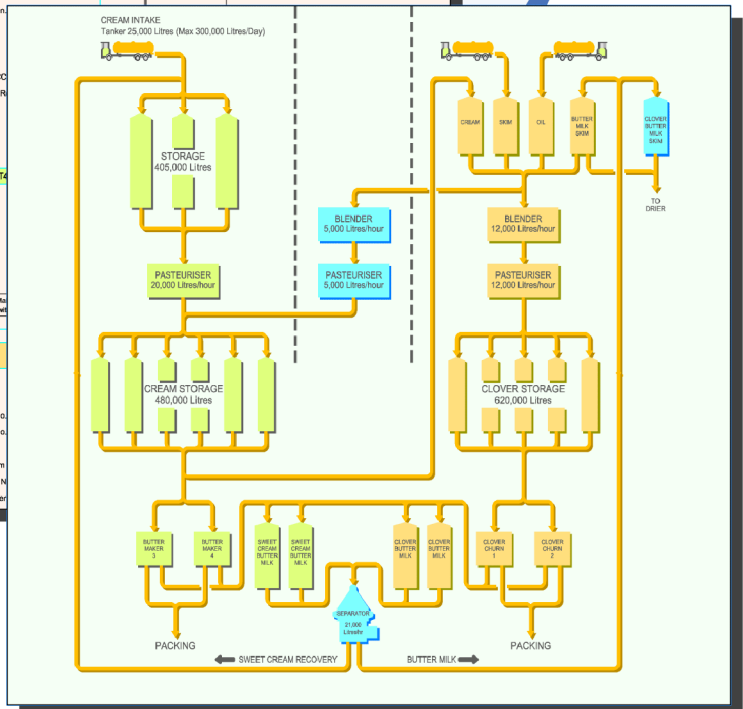

It's a fair bet

That whatever

- Illustration
- Sketch
- Schematic
- Flow Diagram
- P & ID
- Technical Drawing
- Exploded View

**ITEM**

**LARGE HOOK DOUBLE ACTION**

**APPROVED SUPPLIER**

ALUDESIGN S.R.L.  
24034 CISANO B.SCO  
ITALY  
VIA TORCHIO

or

- Chart

**You're after**

In whatever

- Size
- Format
- Colour
- Finish
- Style

You can think of;

**We've done it!**

Computer Aided Design + Wide Format Printing + Experience!