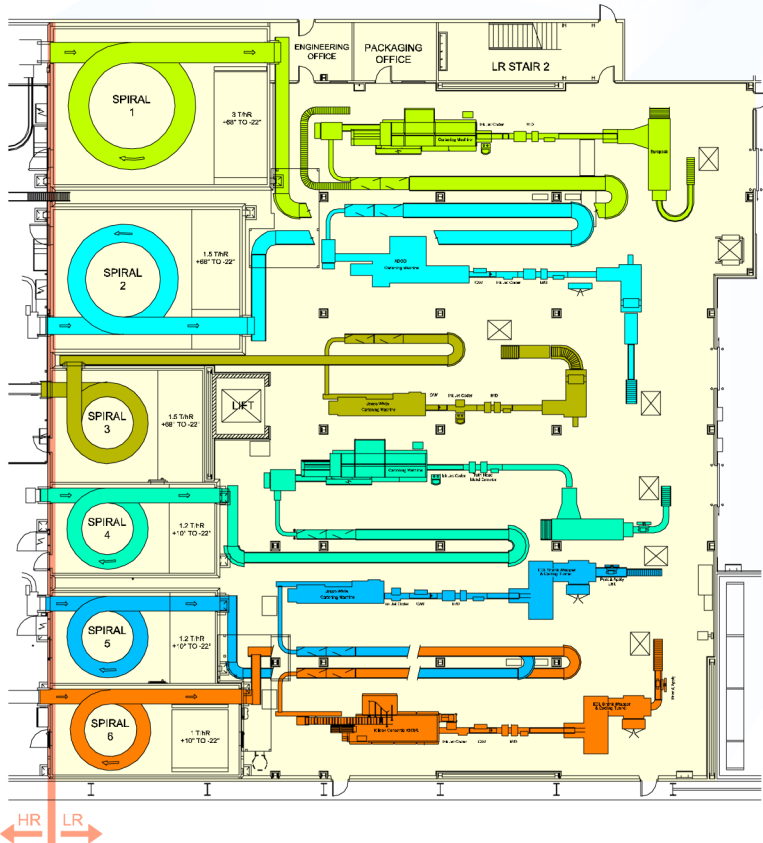

E design@clde.co.uk

From complete buildings...

to specific areas...

to individual rooms

CLDE will

- Survey your buildings from scratch
or
 - Update your existing CAD files
or
 - Convert your old paper prints to CAD
- However we do it, we'll
- Produce high quality colour prints ranging from postcard size for inclusion in manuals etc to posters for display